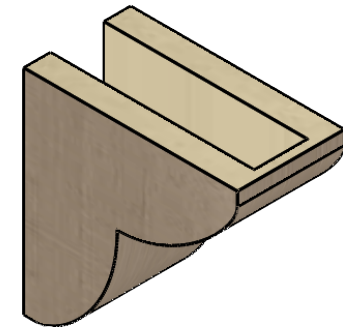

# ITEM NUMBER: CORU04X08X08CRERCPR

4"W X 8"D X 8"H SERIES 1 CLASSIC CRESTLINE ROUGH CEDAR TIMBERTHANE  
FAUX WOOD CORBEL, PRIMED

**SIDE PROFILE**

**FRONT PROFILE**

**ISOMETRIC**

EKENA MILLWORK  
2300 WEST MAIN ST.  
CLARKSVILLE, TX 75426  
TOLL FREE: 866-607-0453  
WWW.EKENAMILLWORK.COM

## NOTES

1. INSTALLATION TO BE COMPLETED IN ACCORDANCE WITH MANUFACTURER'S SPECIFICATIONS.
2. DRAWING MAY NOT BE TO SCALE
3. THIS DRAWING IS INTENDED FOR DESIGN AND PLANNING PURPOSES ONLY.
4. ALL INFORMATION CONTAINED HEREIN WAS CURRENT AT THE TIME OF DEVELOPMENT BUT MUST BE REVIEWED AND APPROVED BY THE PRODUCT MANUFACTURER TO BE CONSIDERED ACCURATE.
5. TIMBERTHANE ARCHITECTURAL PRODUCTS ARE MADE FROM HIGH DENSITY URETHANE AND COME FACTORY PRIMED