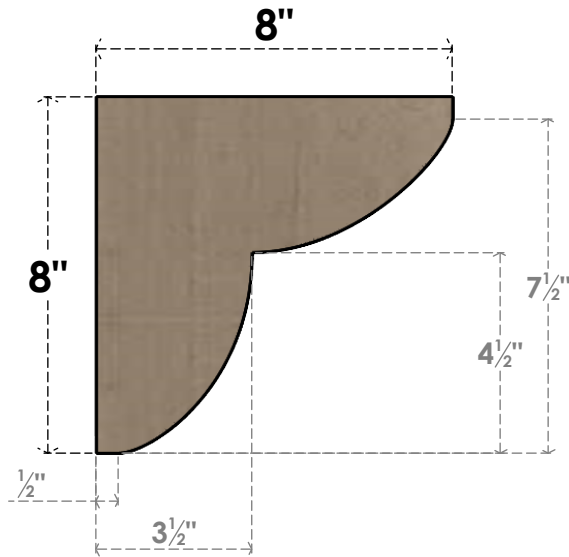

# ITEM NUMBER: CORU04X08X08CRERCPR

4"W X 8"D X 8"H SERIES 1 CLASSIC CRESTLINE ROUGH CEDAR TIMBERTHANE  
FAUX WOOD CORBEL, PRIMED

**SIDE PROFILE**

**FRONT PROFILE**

**ISOMETRIC**

EKENA MILLWORK  
2300 WEST MAIN ST.  
CLARKSVILLE, TX 75426  
TOLL FREE: 866-607-0453  
WWW.EKENAMILLWORK.COM

## NOTES

1. INSTALLATION TO BE COMPLETED IN ACCORDANCE WITH MANUFACTURER'S SPECIFICATIONS.
2. DRAWING MAY NOT BE TO SCALE
3. THIS DRAWING IS INTENDED FOR DESIGN AND PLANNING PURPOSES ONLY.
4. ALL INFORMATION CONTAINED HEREIN WAS CURRENT AT THE TIME OF DEVELOPMENT BUT MUST BE REVIEWED AND APPROVED BY THE PRODUCT MANUFACTURER TO BE CONSIDERED ACCURATE.
5. TIMBERTHANE ARCHITECTURAL PRODUCTS ARE MADE FROM HIGH DENSITY URETHANE AND COME FACTORY PRIMED