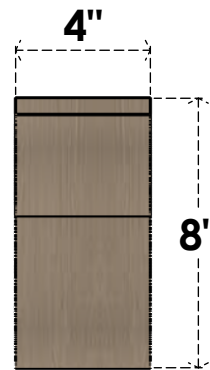

# ITEM NUMBER: CORU04X08X08CRERCPR

4"W X 8"D X 8"H SERIES 1 CLASSIC CRESTLINE ROUGH CEDAR TIMBERTHANE  
FAUX WOOD CORBEL, PRIMED

**SIDE PROFILE**

**FRONT PROFILE**

**ISOMETRIC**

EKENA MILLWORK  
2300 WEST MAIN ST.  
CLARKSVILLE, TX 75426  
TOLL FREE: 866-607-0453  
WWW.EKENAMILLWORK.COM

## NOTES

1. INSTALLATION TO BE COMPLETED IN ACCORDANCE WITH MANUFACTURER'S SPECIFICATIONS.
2. DRAWING MAY NOT BE TO SCALE
3. THIS DRAWING IS INTENDED FOR DESIGN AND PLANNING PURPOSES ONLY.
4. ALL INFORMATION CONTAINED HEREIN WAS CURRENT AT THE TIME OF DEVELOPMENT BUT MUST BE REVIEWED AND APPROVED BY THE PRODUCT MANUFACTURER TO BE CONSIDERED ACCURATE.
5. TIMBERTHANE ARCHITECTURAL PRODUCTS ARE MADE FROM HIGH DENSITY URETHANE AND COME FACTORY PRIMED